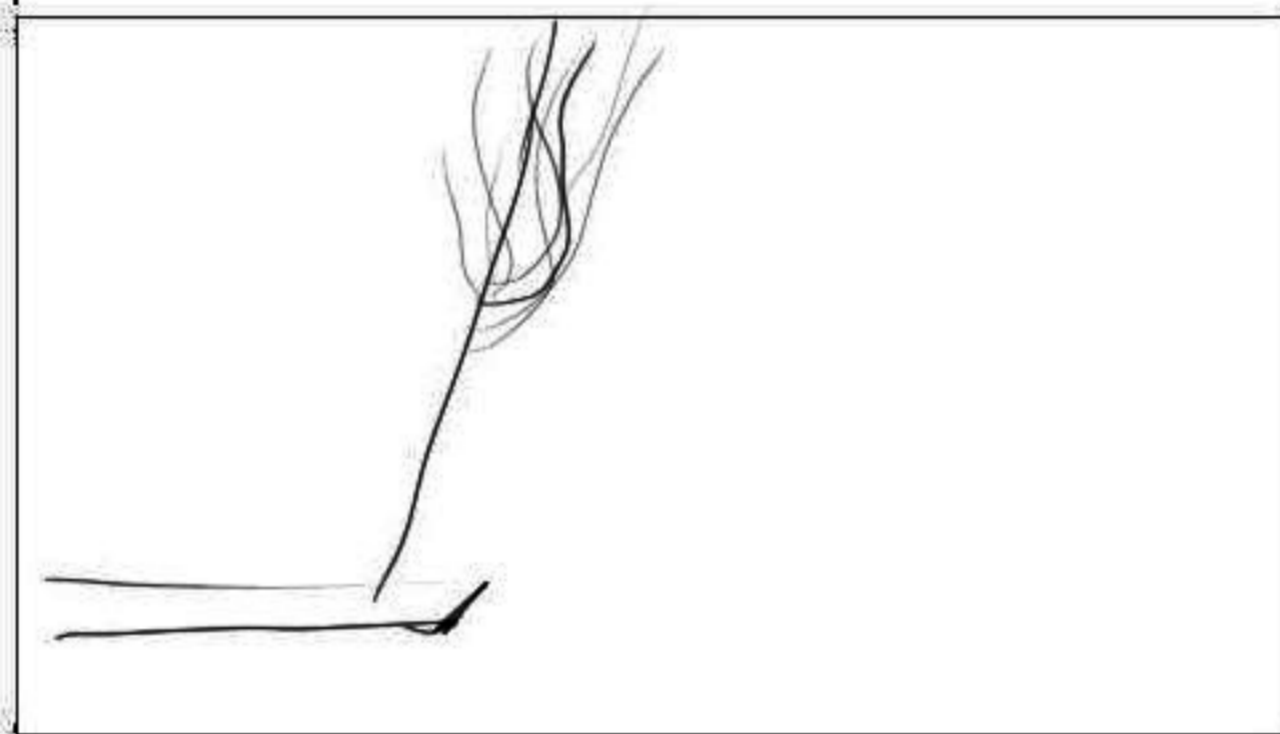

MCU Pungo Luna damage.

EXT. DZINOK SHIP - MOON