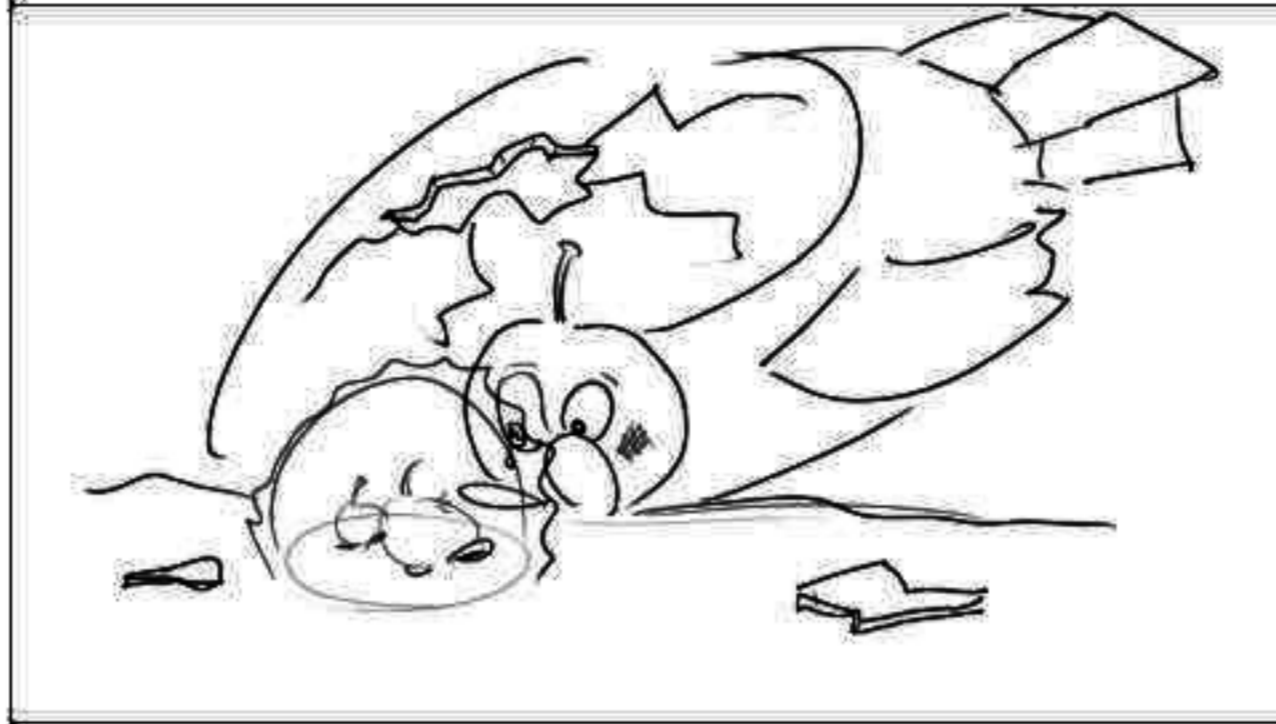

POV Lenny sees Dzinok crying and looking at the hologram of his family.

EXT. PUNGO LUNA - MOON