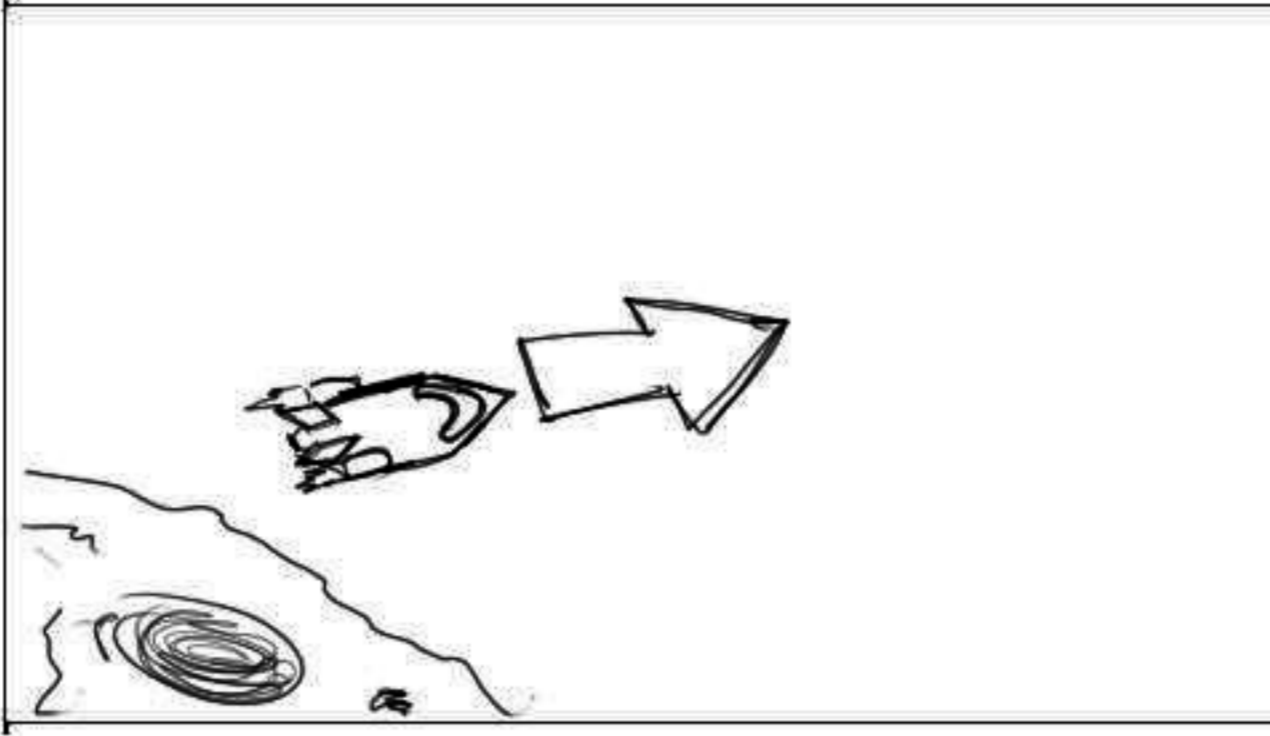

EXT. DZINOK SHIP

Dzinok sits in the dark, still crying and looking at his family.

EXT. DZINOK SHIP

A strong light and Lenny's shadow falls on Dzinok

EXT. PUNGO LUNA

Lenny stands in the doorway of Pungo Luna, the light silhouetting him.

INT. PUNGO LUNA

Lenny and Dzinok sit at the helm of Pungo Luna and nod at each other.

EXT. SPACE

Pungo Luna flies away from the moon into space.