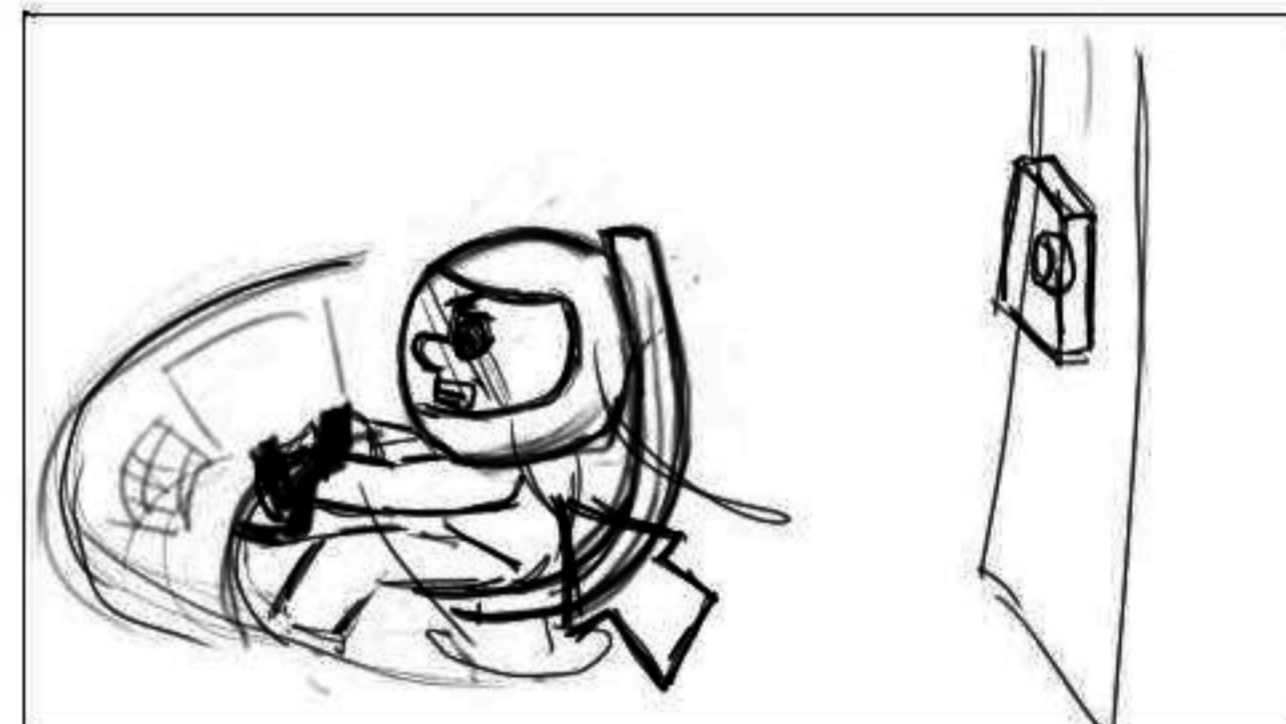

INT. PUNGO LUNA

CU of the EMERGENCY LANDING button.

INT. PUNGO LUNA

Lenny runs toward the column with the EMERGENCY LANDING button.

INT. PUNGO LUNA

CU Lenny presses the button.

INT. PUNGO LUNA

Lenny resumes the controls and holds on tight.