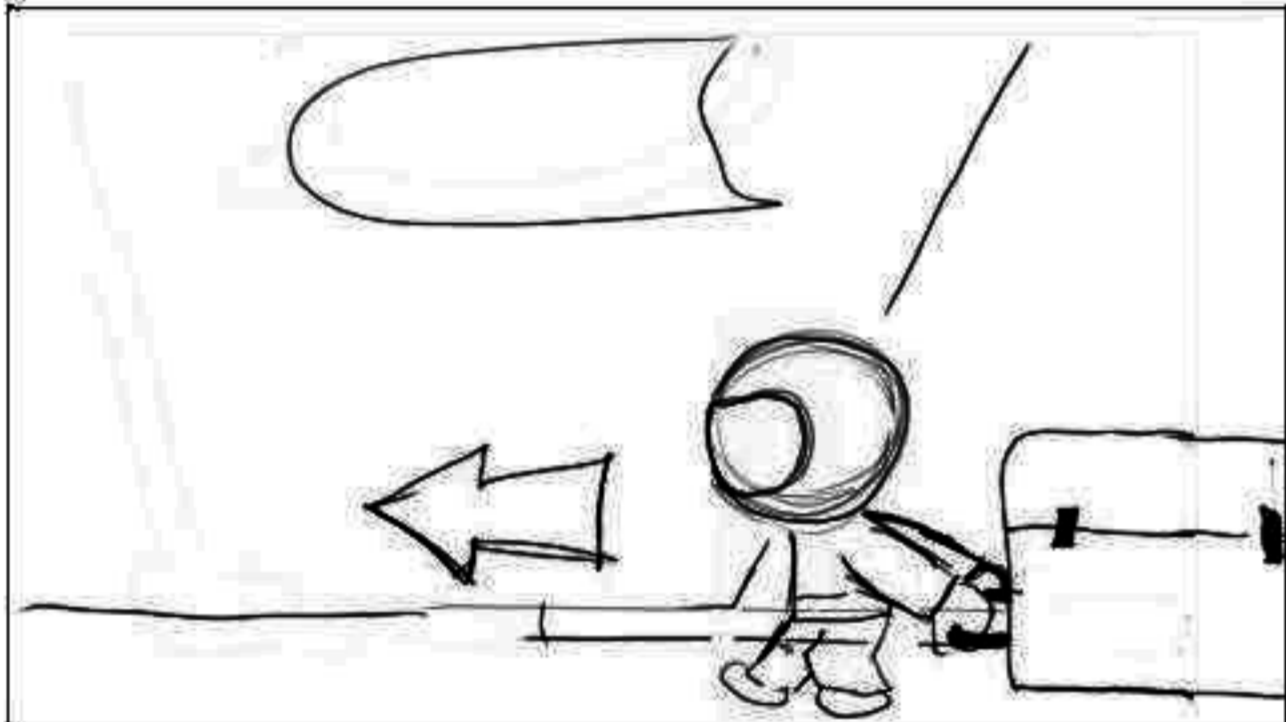

Lenny hauls his toolbox back to Pungo Luna.

INT. PUNGO LUNA