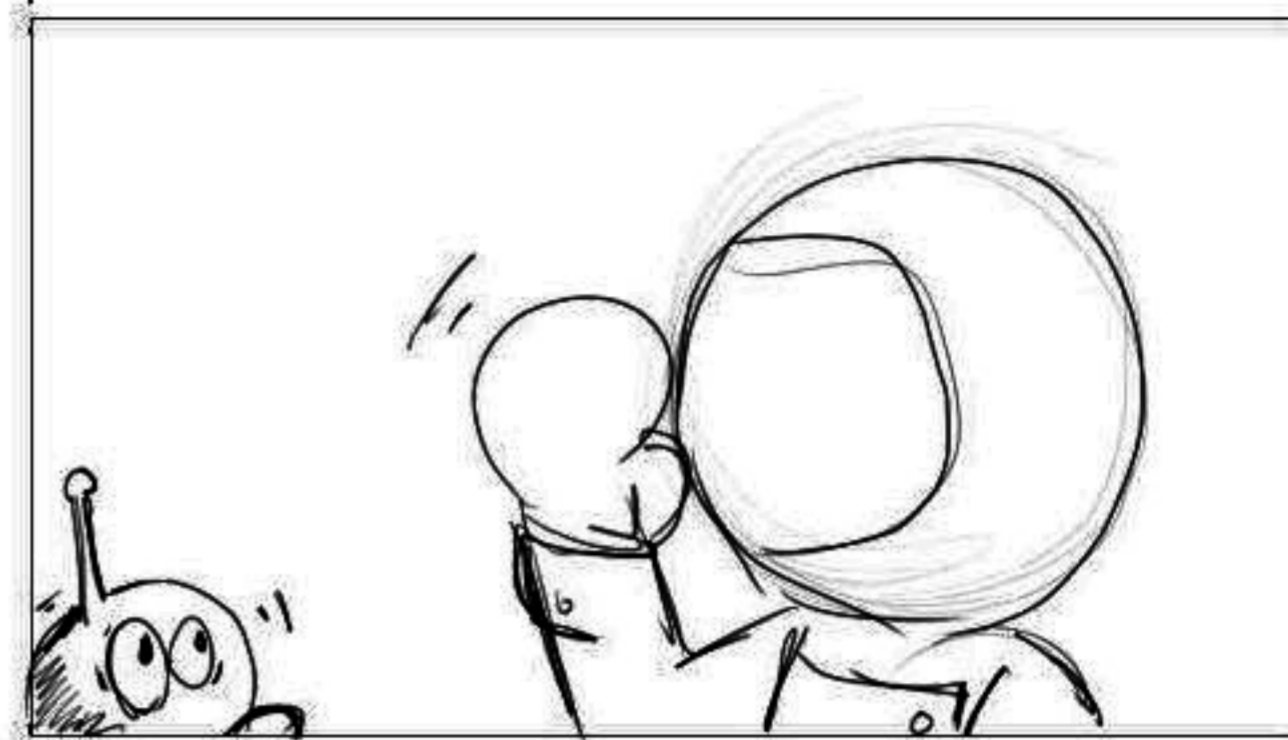

EXT. MOON

Lenny throws a rock at his ship. It lightly bounces off.

EXT. MOON

Lenny walks back toward the door of Pungo Luna.

EXT. MOON

Lenny approaches Dzinok and shakes his fist at him.

EXT. DZINOK SHIP - MOON