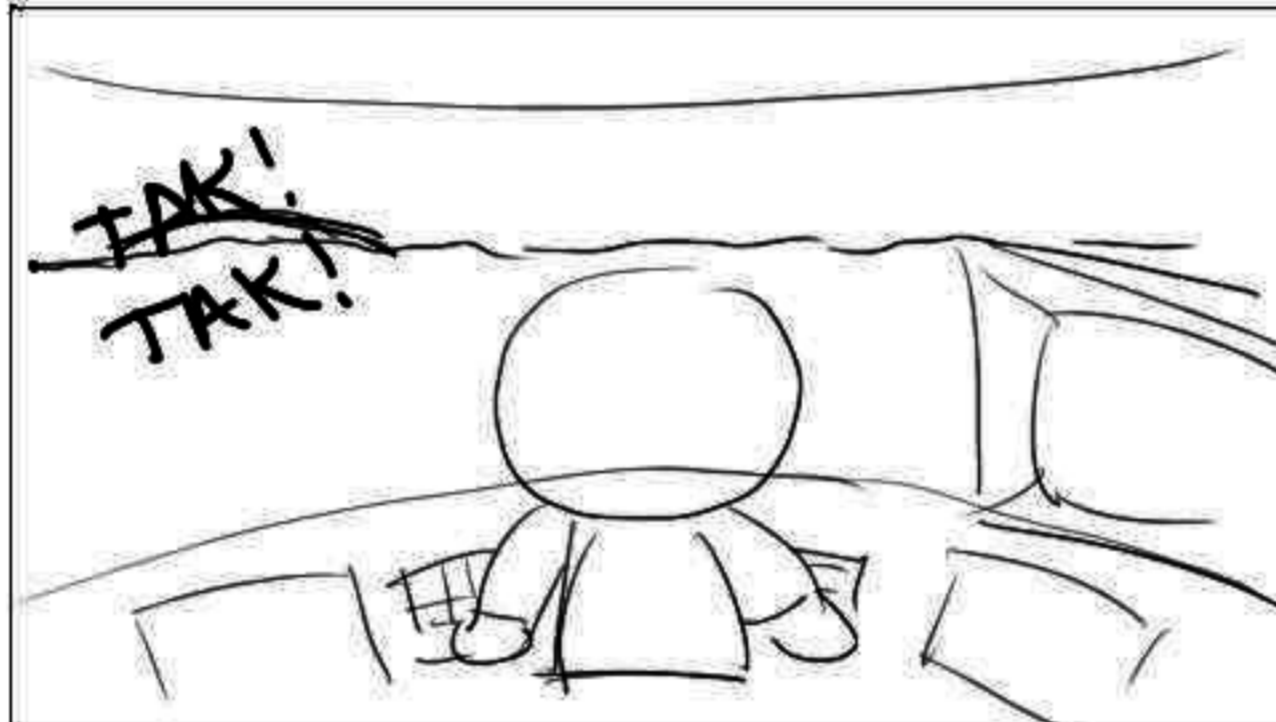

Lenny flips some switches. Lights come on and power up sounds are heard.

INT. PUNGO LUNA