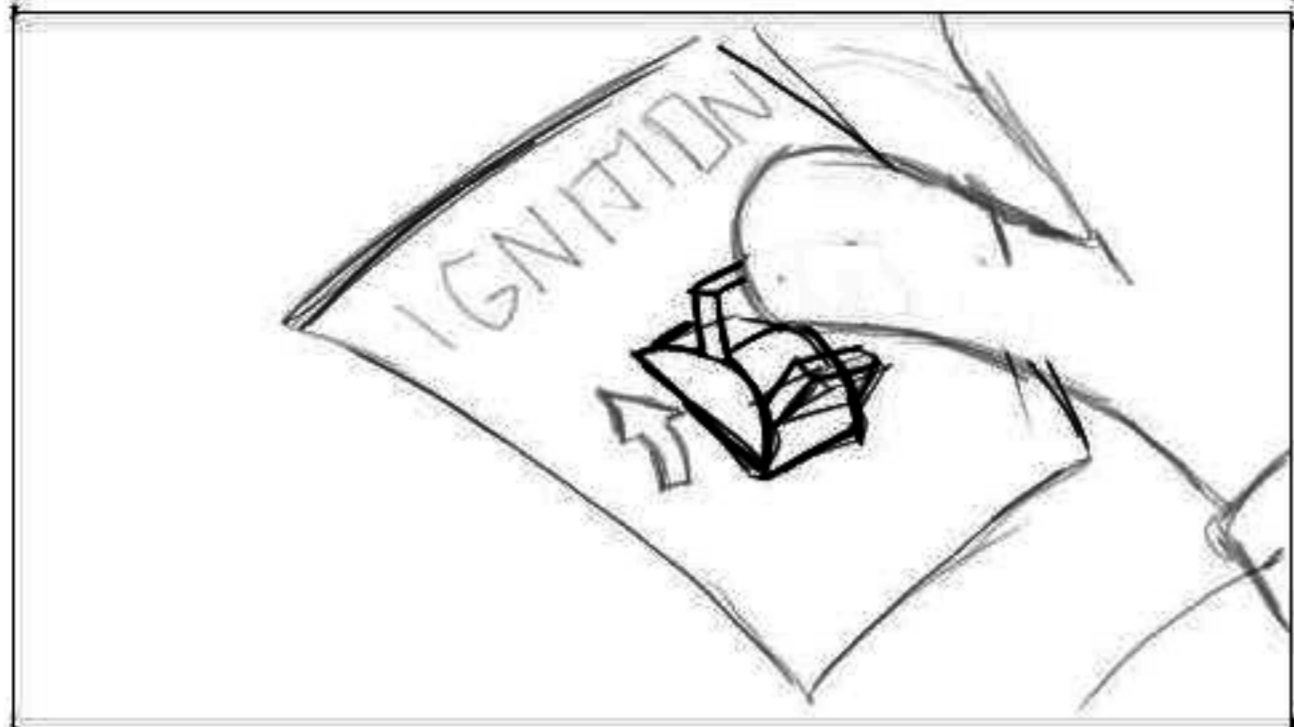

INT. PUNGO LUNA

POV Lenny holds onto the controls and guides Pungo Luna toward the moon.

EXT. MOON

INT. PUNGO LUNA

Lenny pulls himself up from the floor and looks around.

INT. PUNGO LUNA

Lenny tries the ignition switch.