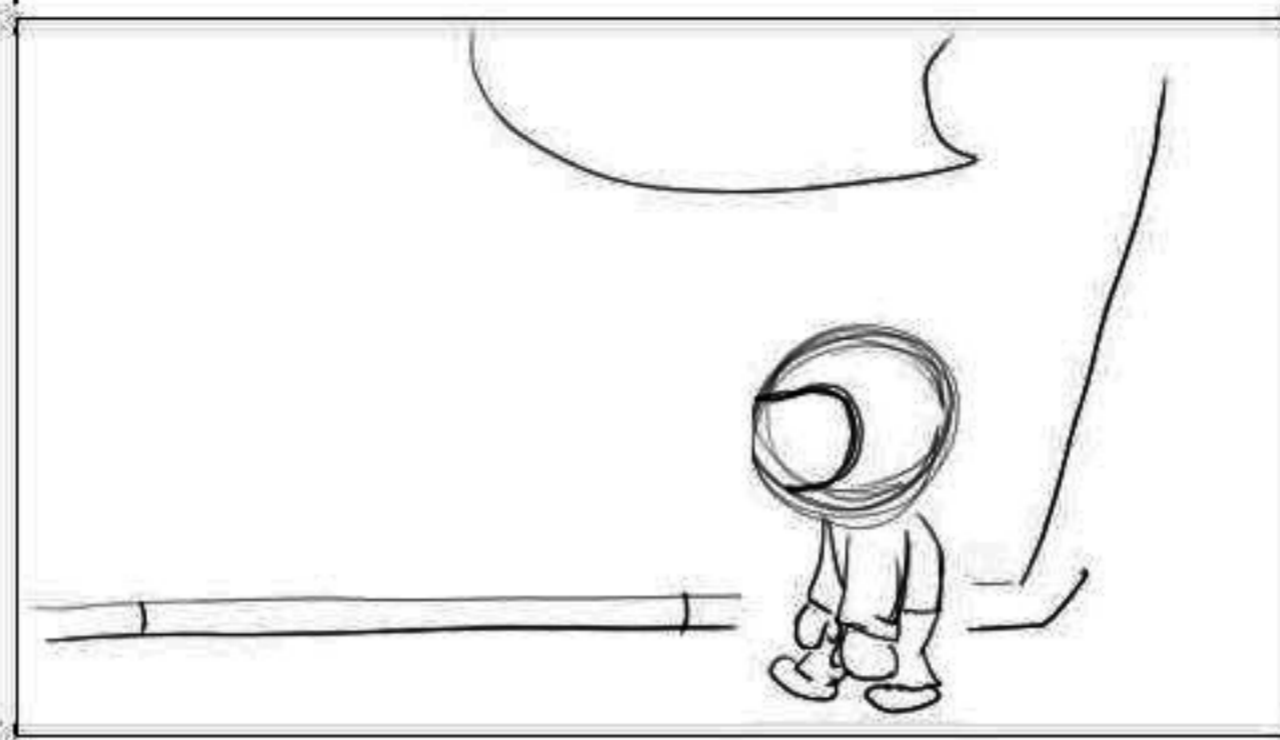

Lenny walks back toward the door of Pungo Luna.

EXT. MOON