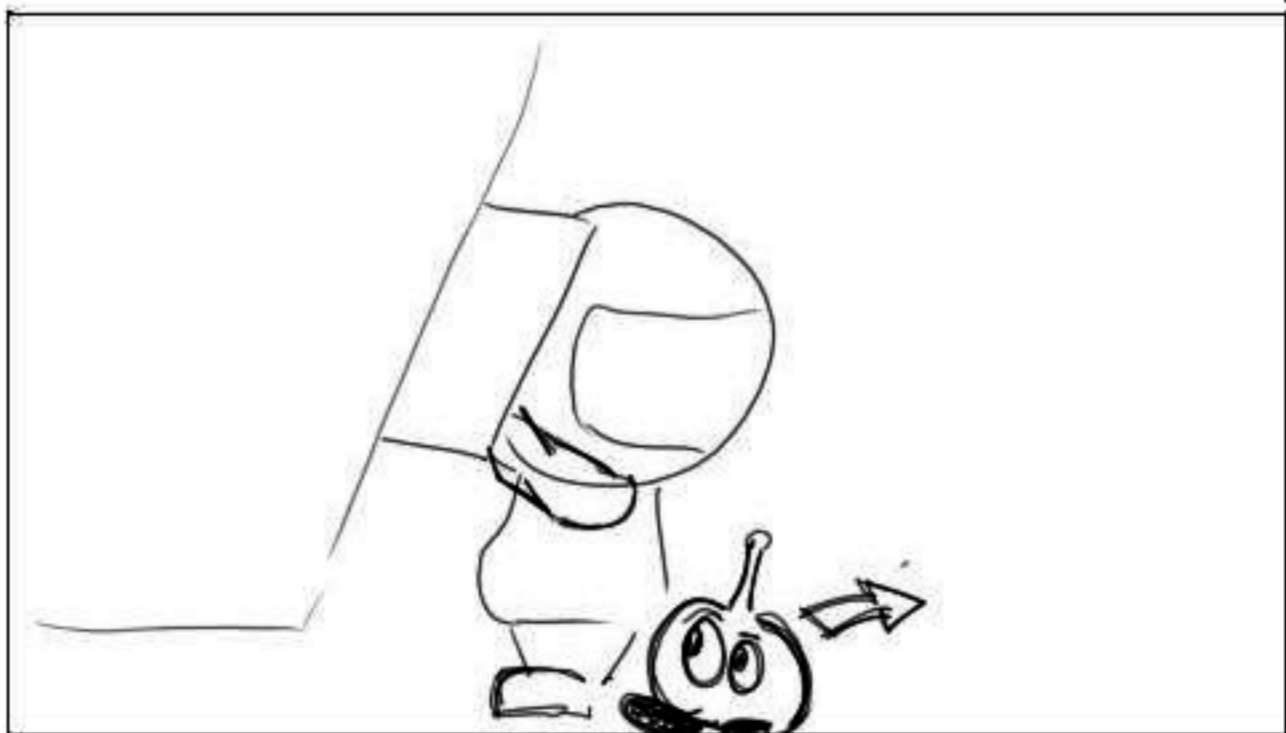

Dzinok motions toward the tools, asking to borrow one.

EXT. PUNGO LUNA - MOON