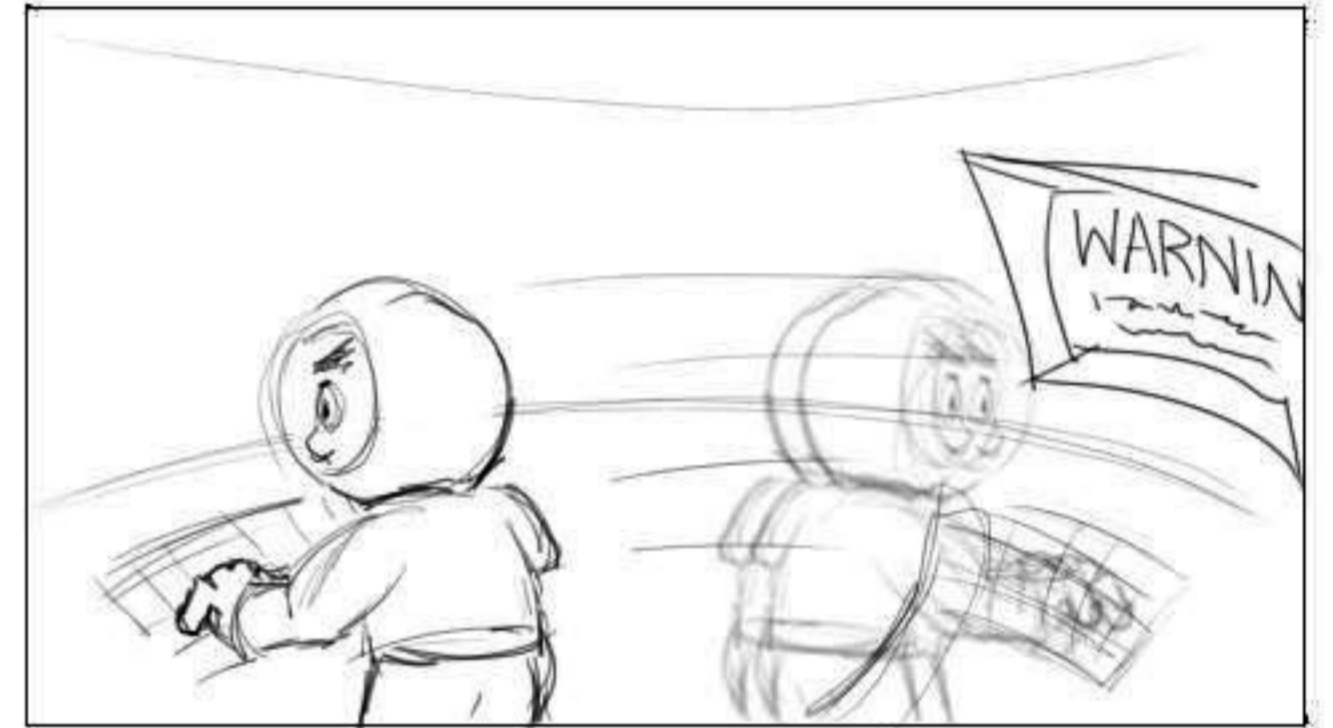

EXT. SPACE

Pan right to reveal the Pungo Luna flying through space.

EXT. SPACE

INT. PUNGO LUNA

Classical music playing. Lenny directs with his finger.

INT. PUNGO LUNA

Lenny enjoys his music when suddenly...

INT. PUNGO LUNA

...there is a violent crash.

INT. PUNGO LUNA

Lenny rushes around pushing buttons on the control panel.

INT. PUNGO LUNA

Lenny runs to the window and sees the alien spacecraft spiraling out of control