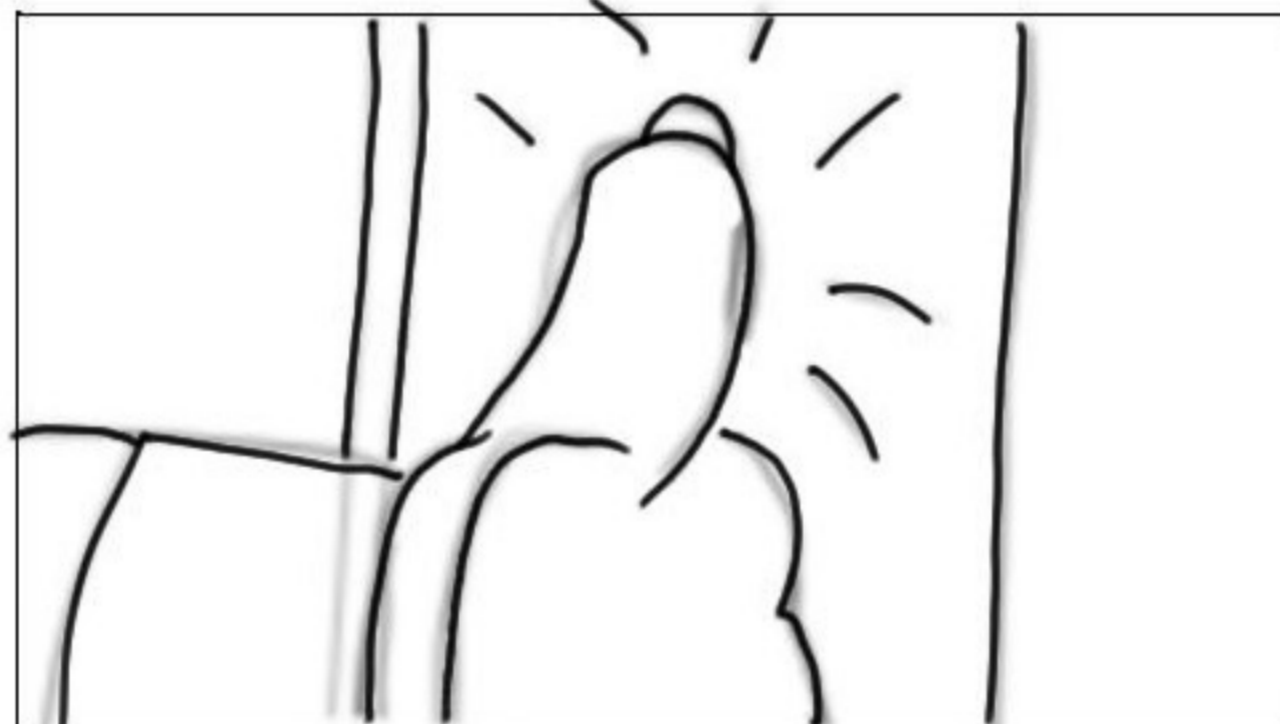

INT. PUNGO LUNA

CU of the EMERGENCY LANDING button.

INT. PUNGO LUNA

Lenny runs toward the column with the EMERGENCY LANDING button.

INT. PUNGO LUNA

CU Lenny presses the button.

INT. PUNGO LUNA

Lenny resumes the controls and holds on tight.