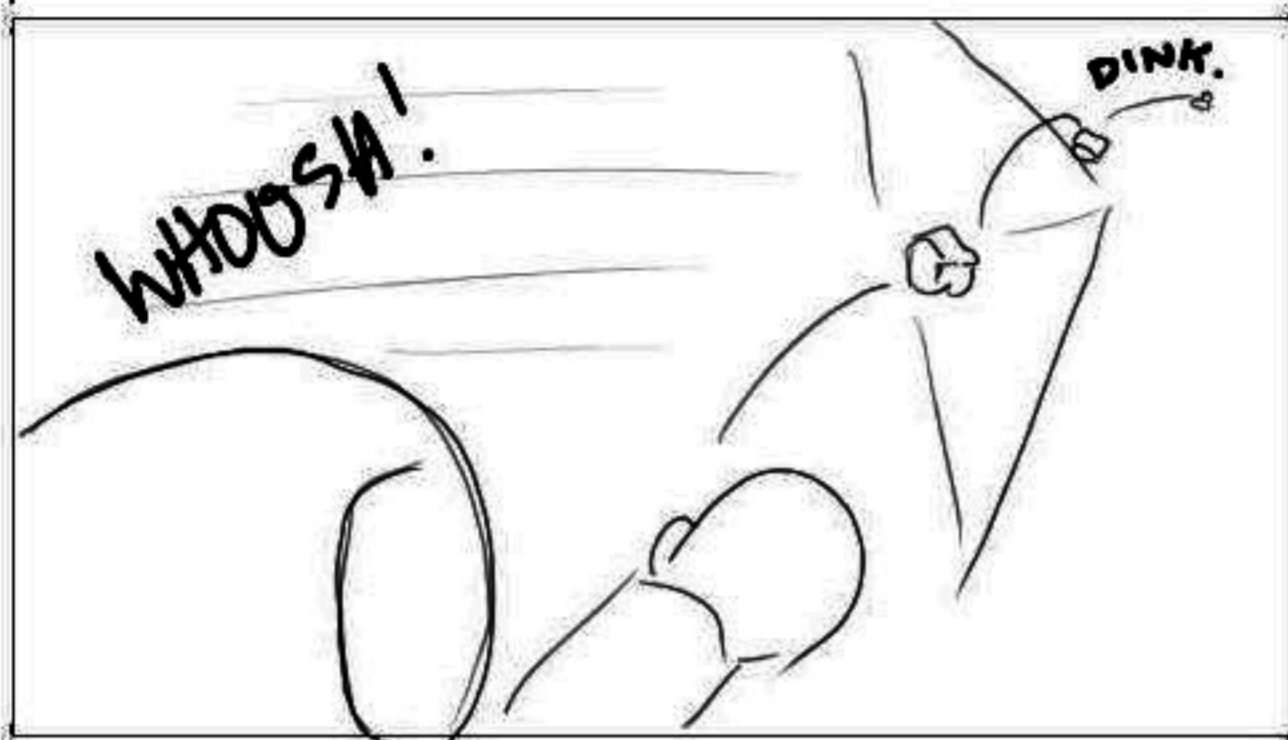

EXT. MOON

Lenny throws a rock at his ship. It lightly bounces off.

EXT. MOON