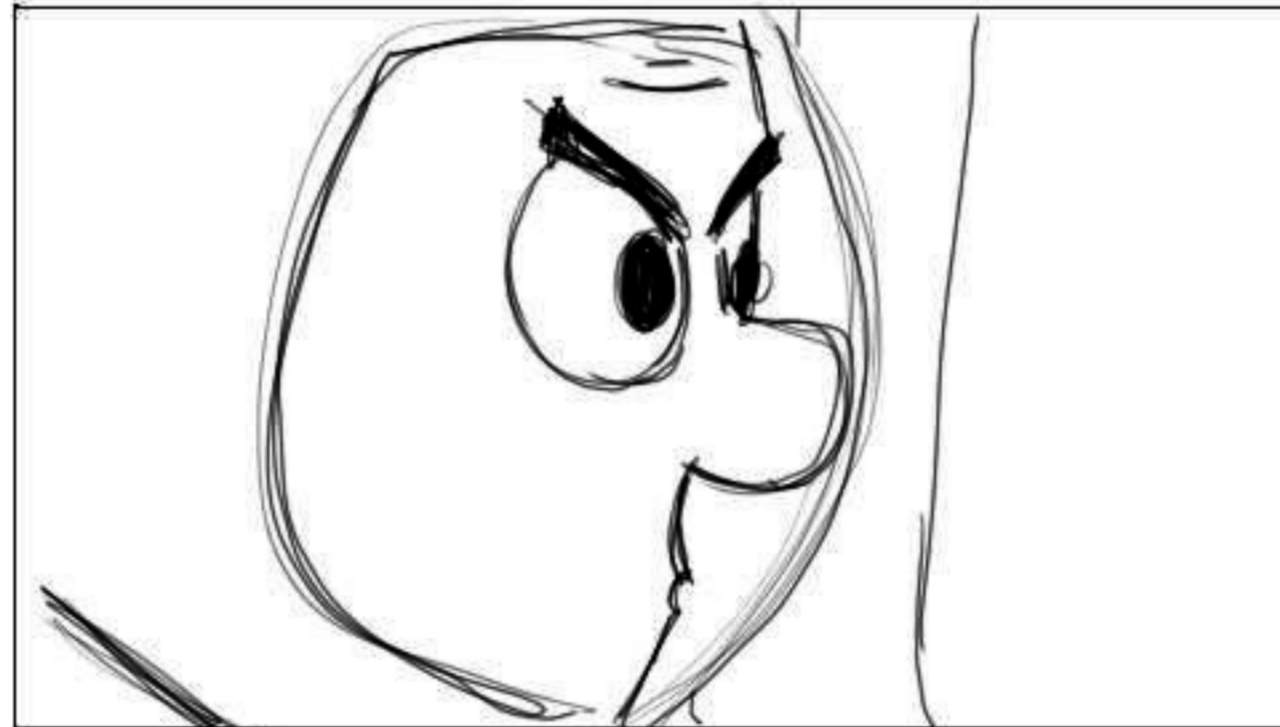

EXT. SPACE

Pan right to reveal the Pungo Luna flying through space.

EXT. SPACE

INT. PUNGO LUNA

Classical music playing. Lenny directs with his finger.

INT. PUNGO LUNA

Lenny enjoys his music when suddenly...

INT. PUNGO LUNA

...there is a violent crash.

INT. PUNGO LUNA

Lenny rushes around pushing buttons on the control panel.

INT. PUNGO LUNA

Lenny runs to the window and sees the alien spacecraft spiraling out of control

INT. PUNGO LUNA

INT. PUNGO LUNA

Lenny pulls hard on the controls to keep from crashing.