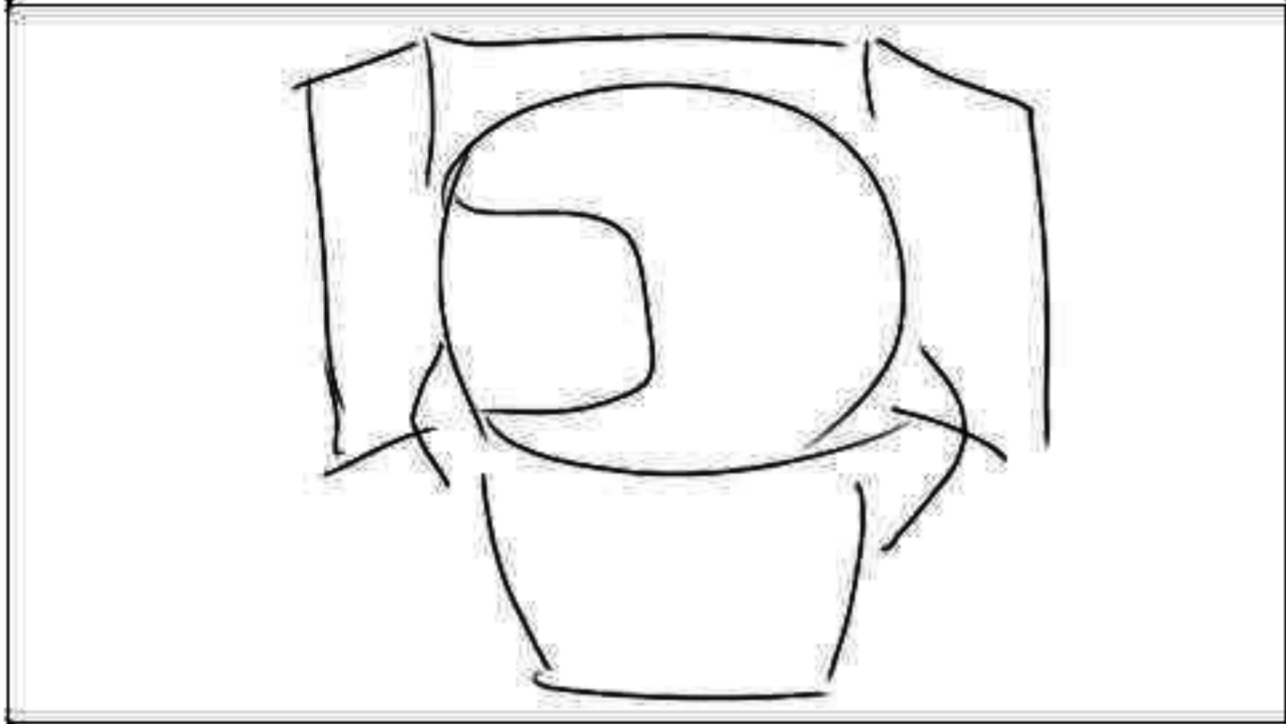

EXT. PUNGO LUNA - MOON

Lenny looks over his shoulder at Dzinok crying.

EXT. DZINOK SHIP