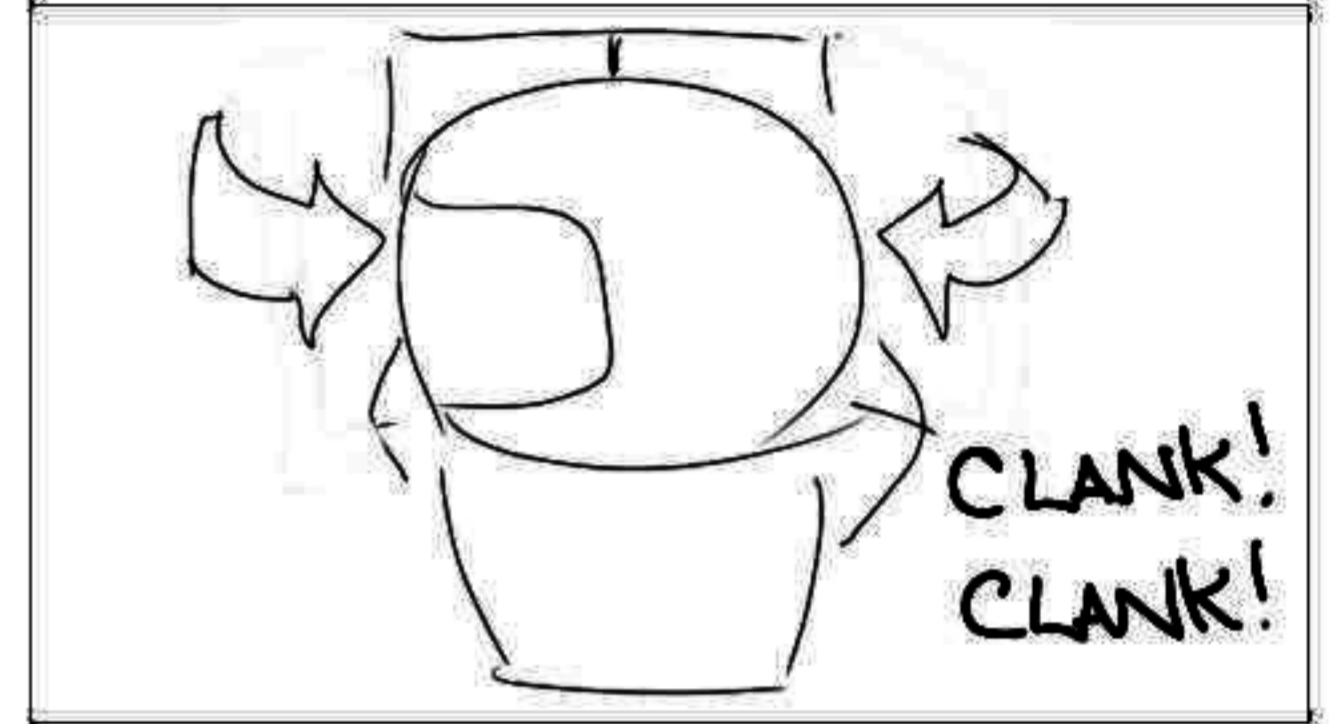

EXT. PUNGO LUNA - MOON

Lenny looks over his shoulder at Dzinok crying.

EXT. DZINOK SHIP

POV Lenny sees Dzinok crying and looking at the hologram of his family.

EXT. PUNGO LUNA - MOON

Lenny finishes his work and closes the panel doors.