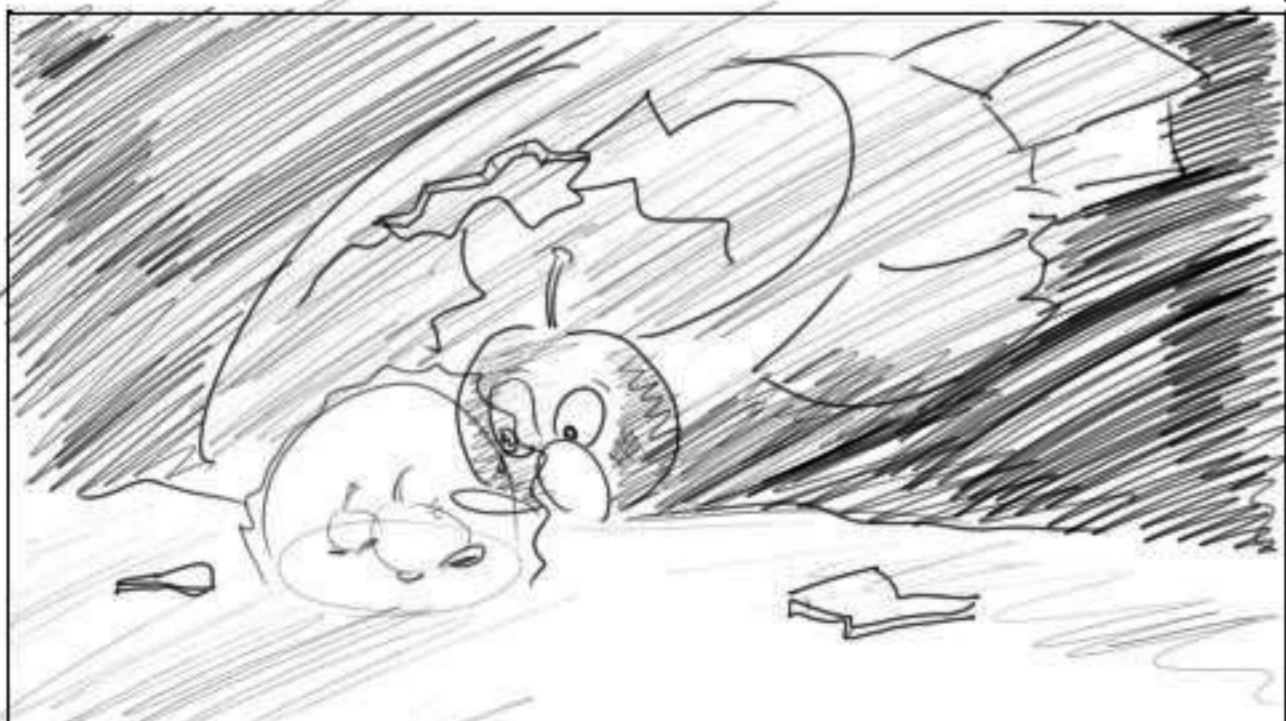

EXT. DZINOK SHIP

Dzinok sits in the dark, still crying and looking at his family.

EXT. DZINOK SHIP

A strong light and Lenny's shadow falls on Dzinok

EXT. PUNGO LUNA

Lenny stands in the doorway of Pungo Luna, the light silhouetting him.