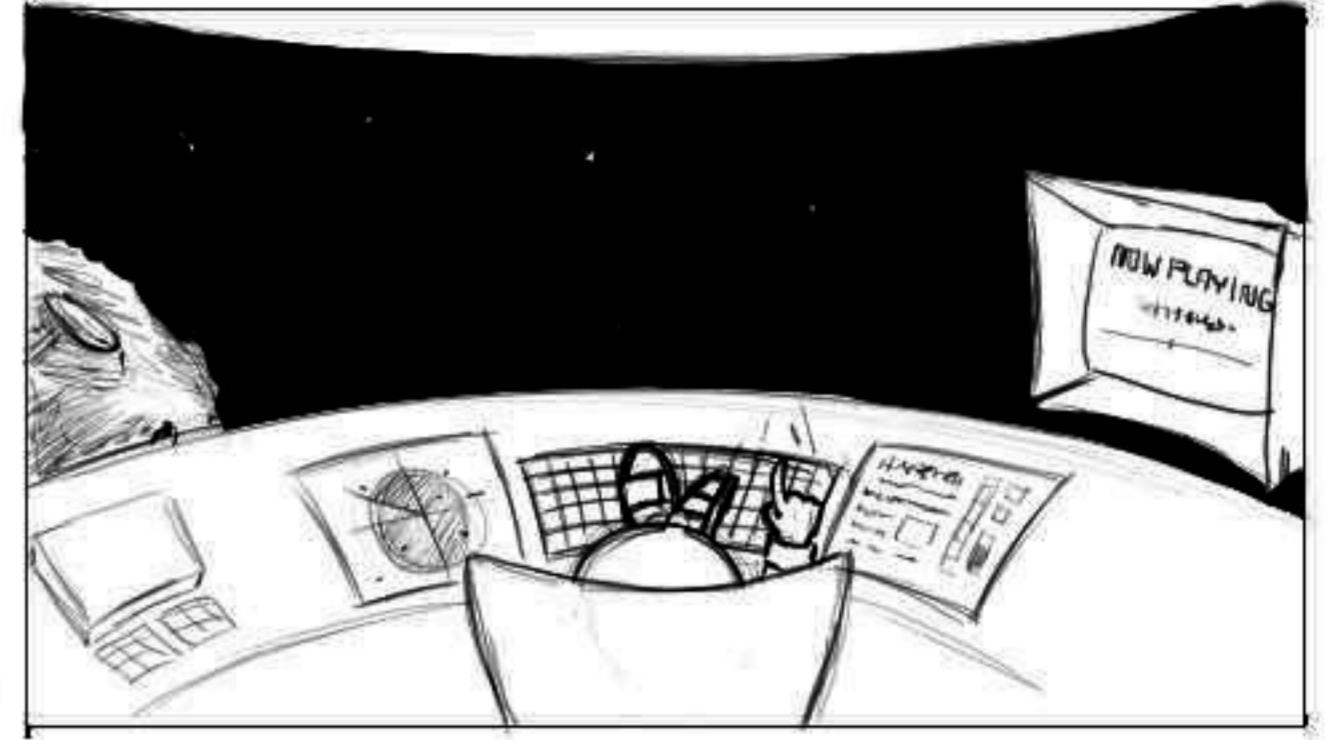

EXT. SPACE

Pan right to reveal the Pungo Luna flying through space.

EXT. SPACE

INT. PUNGO LUNA

Classical music playing. Lenny directs with his finger.

INT. PUNGO LUNA

Lenny enjoys his music when suddenly...

INT. PUNGO LUNA

...there is a violent crash.

INT. PUNGO LUNA

Lenny rushes around pushing buttons on the control panel.

INT. PUNGO LUNA

Lenny runs to the window and sees the alien spacecraft spiraling out of control