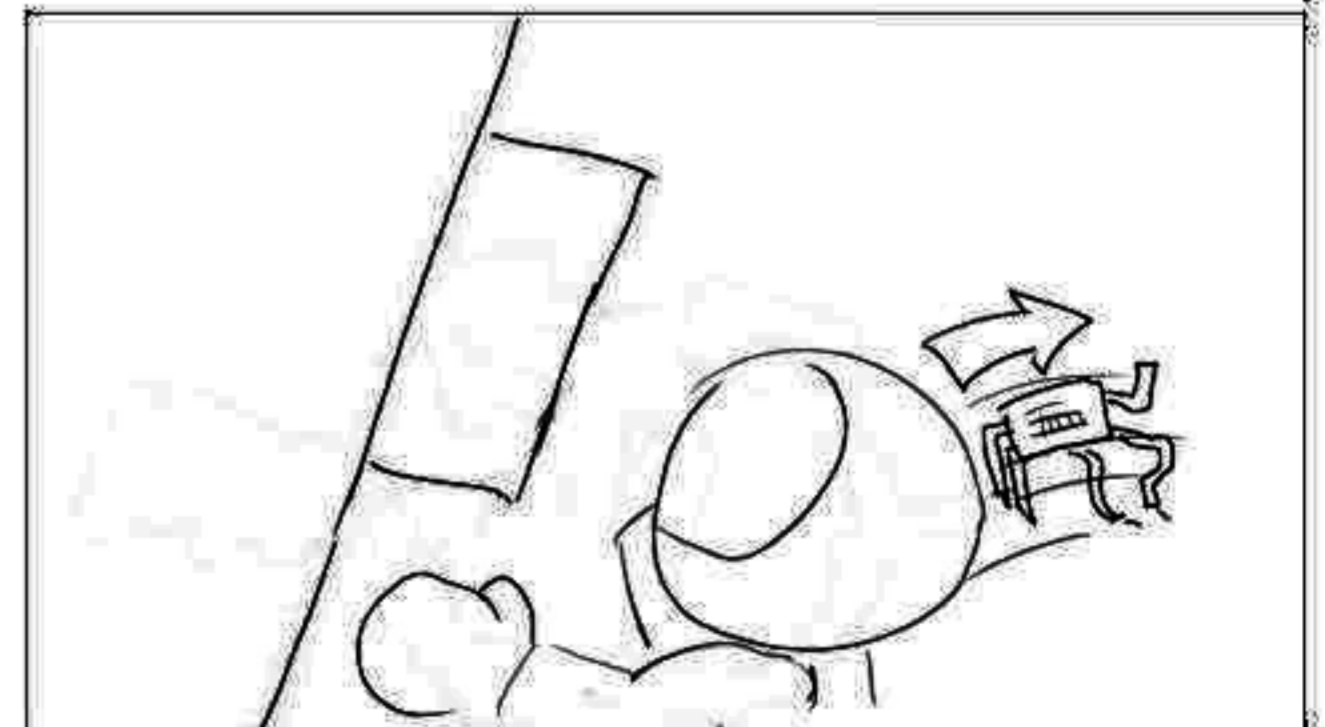

EXT. DZINOK SHIP

Dzinok slumps next to his ship and begins to cry.

EXT. DZINOK SHIP

Dzinok pulls out a little disc and launches a hologram of his wife and son.

EXT. PUNGO LUNA - MOON

Lenny pulls a part out of the panel and tosses it over his shoulder.