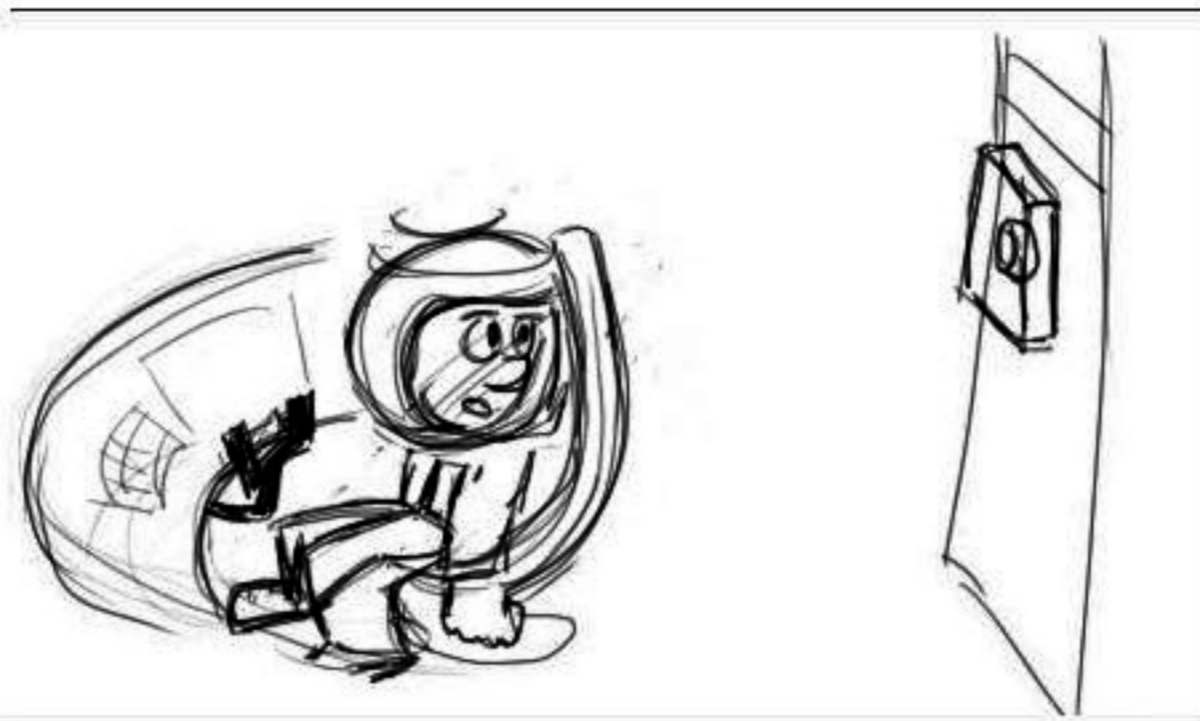

INT. PUNGO LUNA

...there is a violent crash.

INT. PUNGO LUNA

Lenny rushes around pushing buttons on the control panel.

INT. PUNGO LUNA

Lenny runs to the window and sees the alien spacecraft spiraling out of control

INT. PUNGO LUNA

INT. PUNGO LUNA

Lenny pulls hard on the controls to keep from crashing.

INT. PUNGO LUNA

Lenny is exhausted and almost loses hope.

INT. PUNGO LUNA

Lenny looks over his shoulder at the EMERGENCY LANDING button.