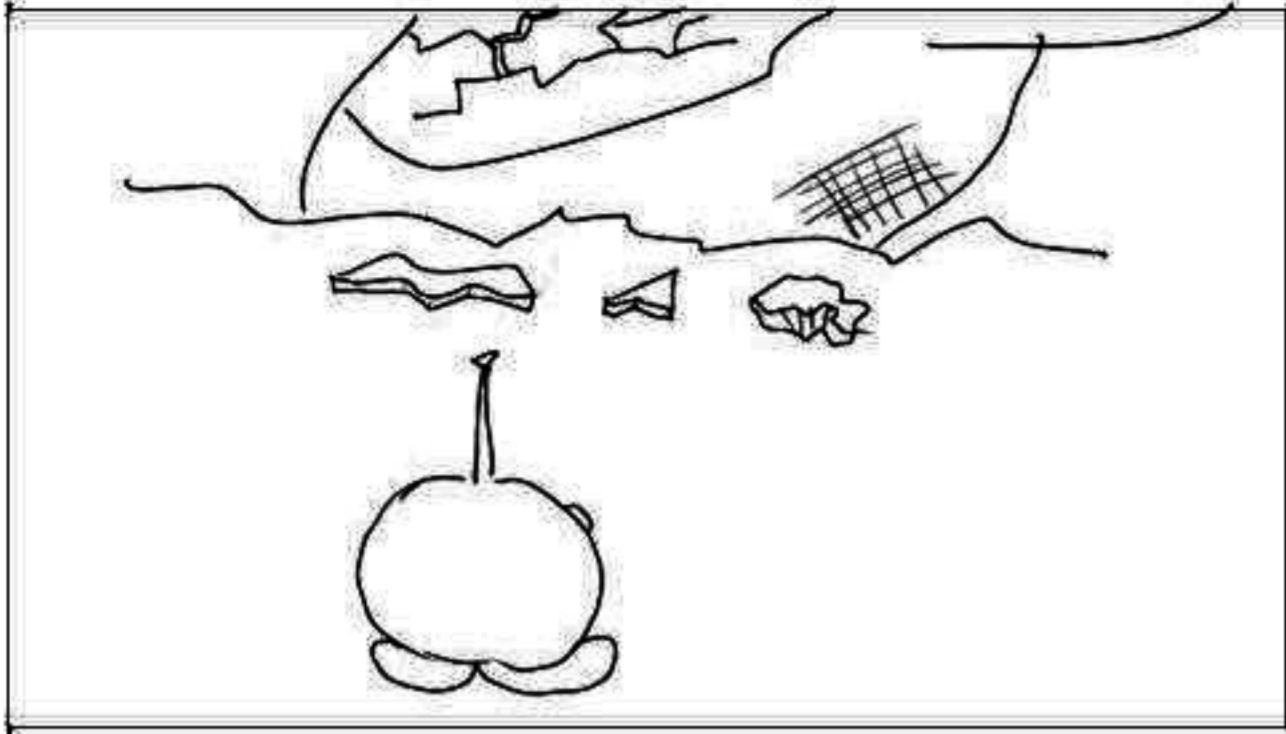

EXT. DZINOK SHIP

Dzinok looks at his broken ship.

EXT. DZINOK SHIP