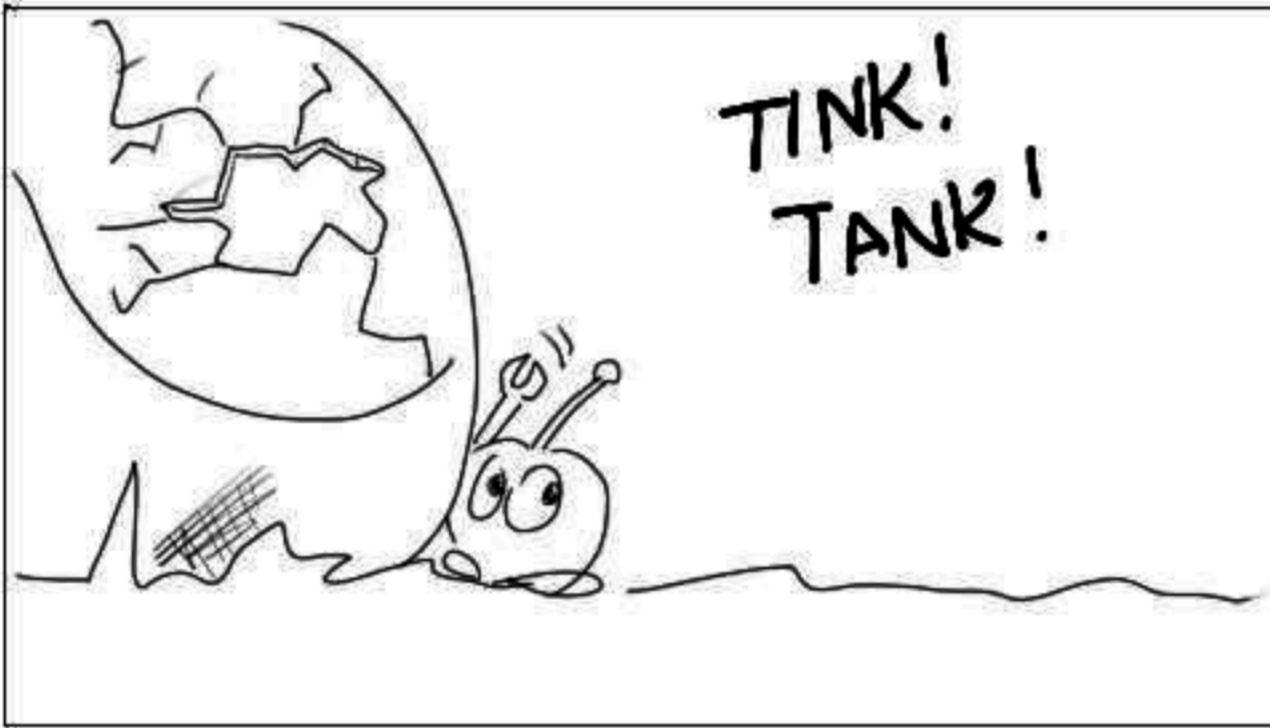

Lenny looks over his shoulder.

EXT. DZINOK SHIP

Dzinok looks over his shoulder while whacking his ship, as if to fix it.

EXT. DZINOK SHIP

Lenny comes over, snatches the tool from Dzinok, and whacks him on the head with it.