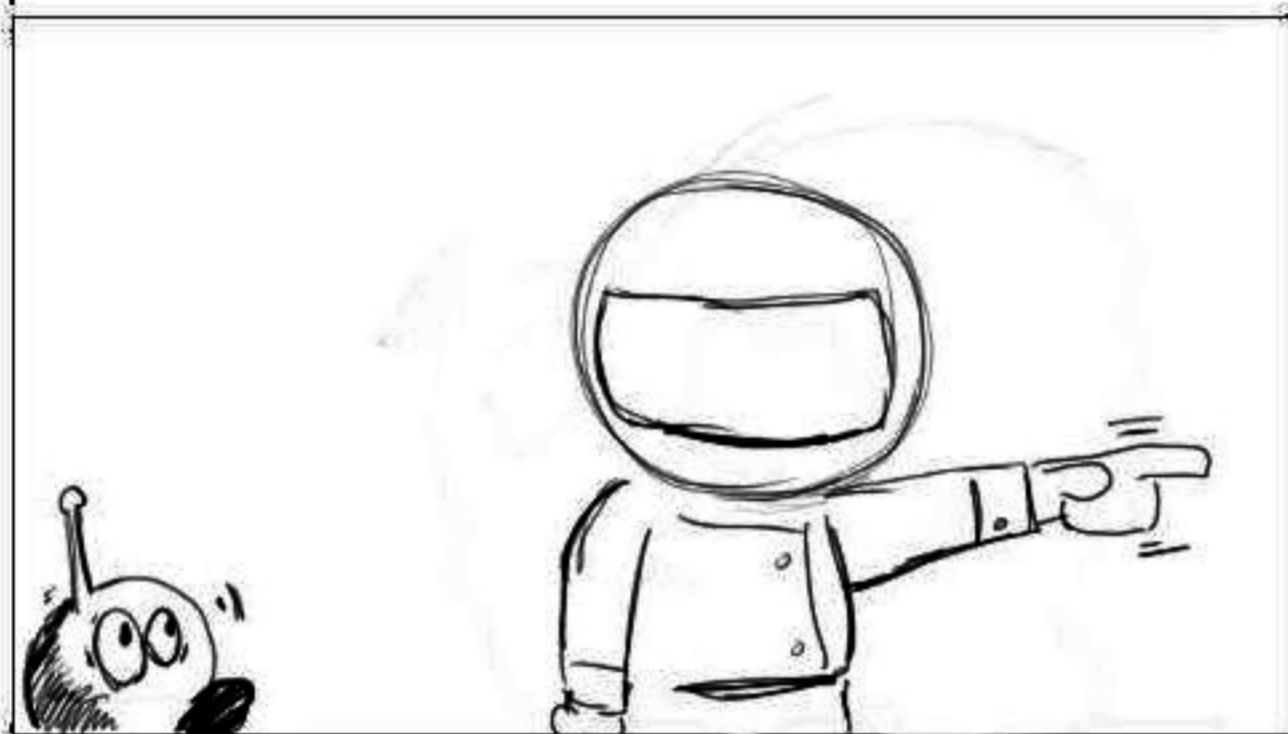

EXT. MOON

Lenny throws a rock at his ship. It lightly bounces off.

EXT. MOON

Lenny walks back toward the door of Pungo Luna.

EXT. MOON

Lenny approaches Dzinok and shakes his fist at him.

EXT. DZINOK SHIP - MOON