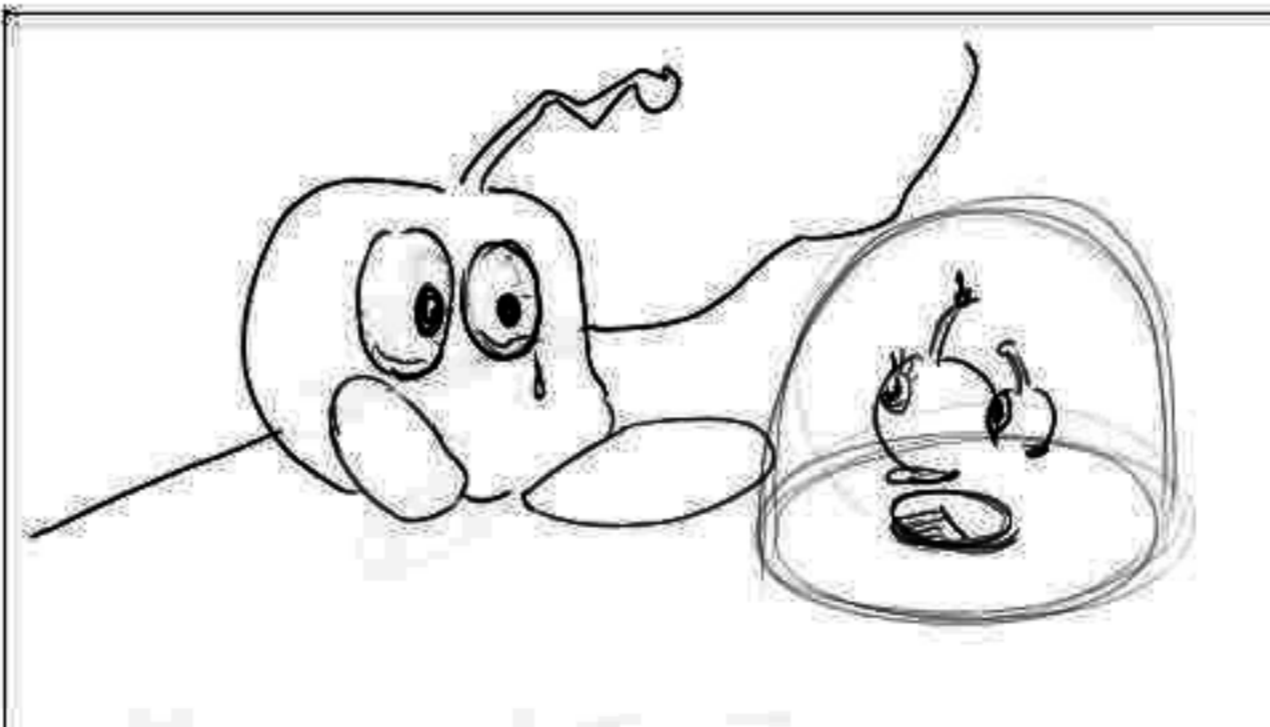

Lenny looks over his shoulder.

EXT. DZINOK SHIP

Dzinok looks over his shoulder while whacking his ship, as if to fix it.

EXT. DZINOK SHIP

Lenny comes over, snatches the tool from Dzinok, and whacks him on the head with it.

EXT. DZINOK SHIP

Dzinok slumps next to his ship and begins to cry.

EXT. DZINOK SHIP

Dzinok pulls out a little disc and launches a hologram of his wife and son.

EXT. PUNGO LUNA - MOON

Lenny pulls a part out of the panel and tosses it over his shoulder.