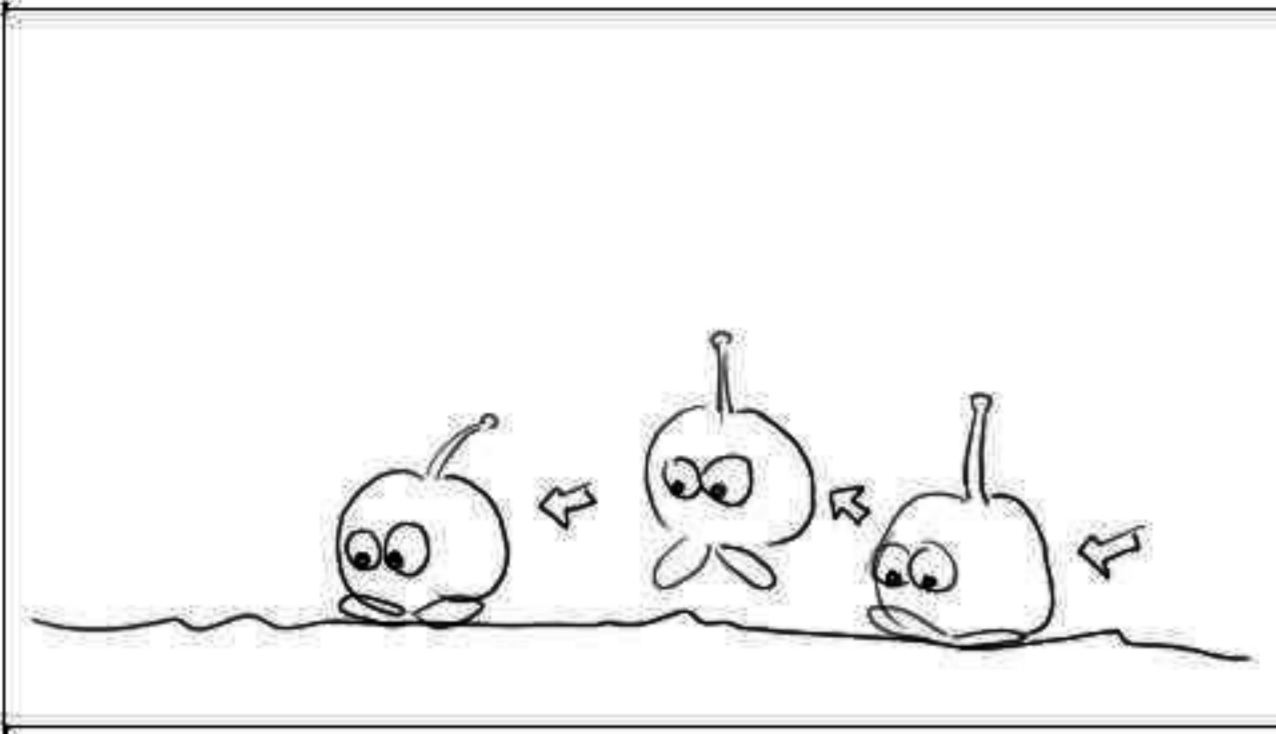

EXT. MOON

Dzinok hops back over to his ship.

EXT. MOON