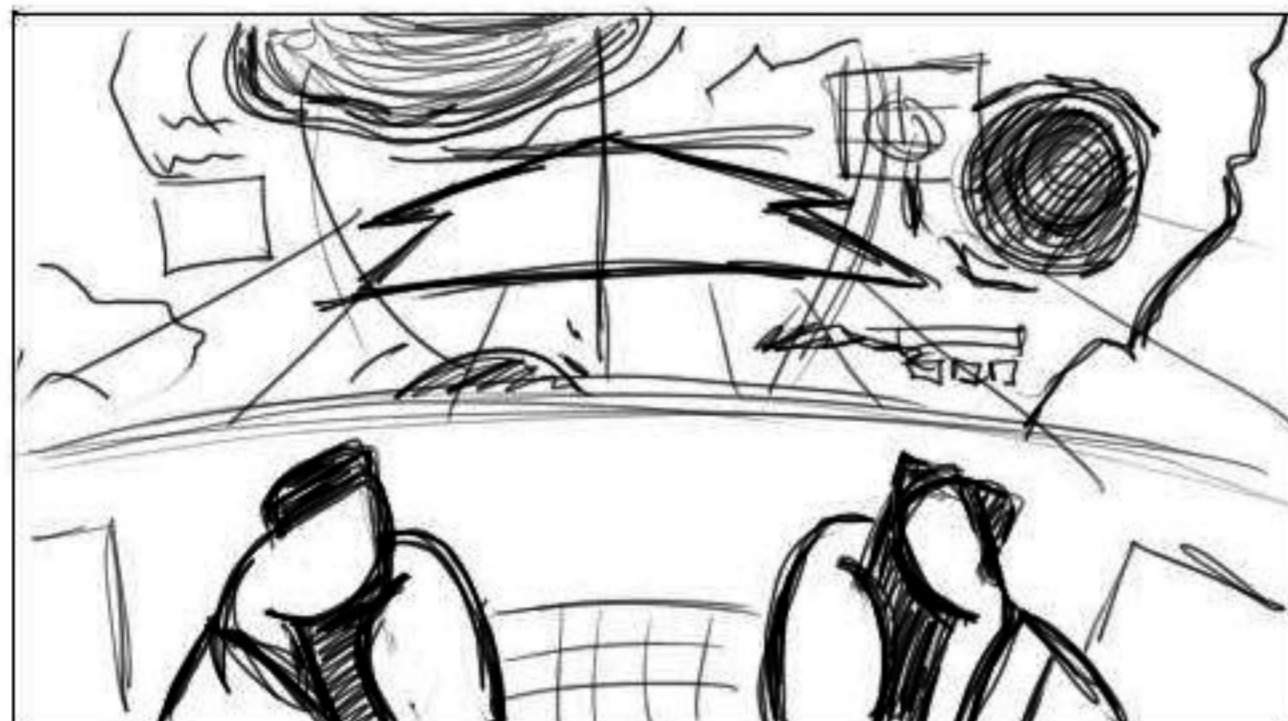

POV Lenny holds onto the controls and guides Pungo Luna toward the moon.

EXT. MOON