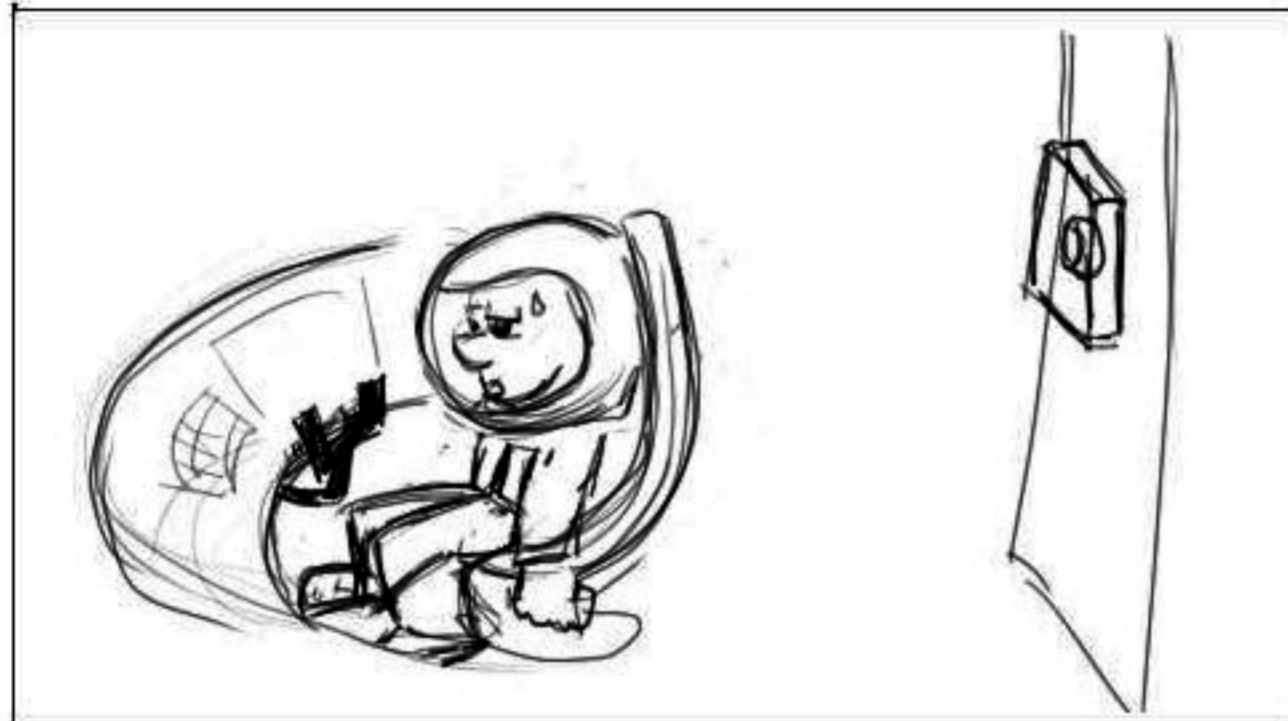

INT. PUNGO LUNA

...there is a violent crash.

INT. PUNGO LUNA

Lenny rushes around pushing buttons on the control panel.

INT. PUNGO LUNA

Lenny runs to the window and sees the alien spacecraft spiraling out of control

INT. PUNGO LUNA

INT. PUNGO LUNA

Lenny pulls hard on the controls to keep from crashing.

INT. PUNGO LUNA

Lenny is exhausted and almost loses hope.

INT. PUNGO LUNA

Lenny looks over his shoulder at the EMERGENCY LANDING button.