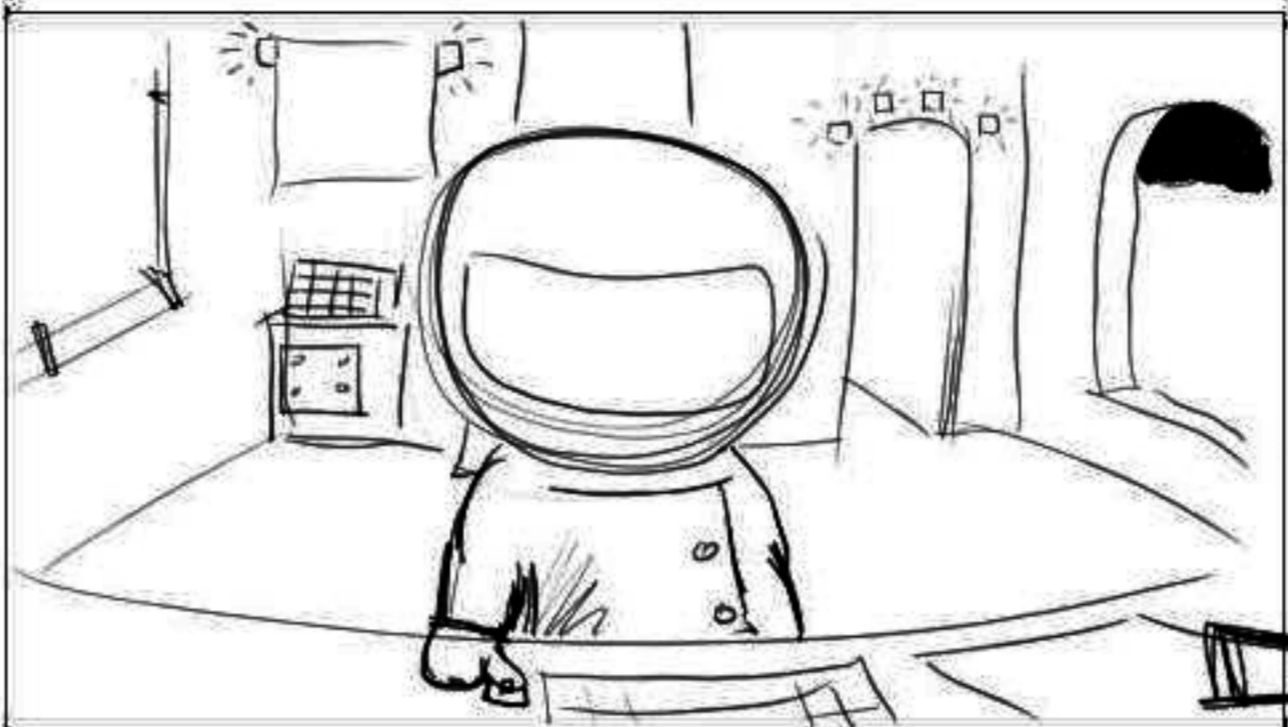

As Lenny flips the switch, the lights go out.

INT. PUNGO LUNA